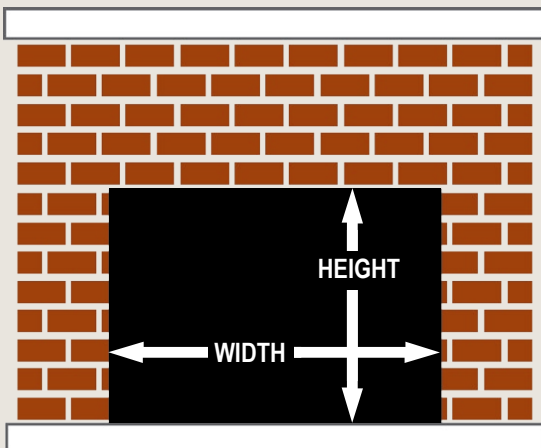

Finley

Glass Fireplace Enclosure

RR
*Residential
Retreat*

- Hand crafted, traditional design
- Black finish
- Hinged doors open 180° for full view of the fire
- Hidden damper control
- Premium handles
- 3 stock sizes cover 90% of existing masonry fireplaces
- 1 year limited warranty

Size	Sku#	Style	Overall Dimensions (width x height)	Fits Openings	
				Width	Height
1	FL-8500	Cabinet Style	38.5" X 28"	30" - 37"	22.5" - 29.5"
2	FL-8501	Cabinet Style	38.5" X 31"	30" - 37"	25.5" - 32.5"
3	FL-8502	Cabinet Style	44.5" X 31"	36" - 43"	25.5" - 32.5"