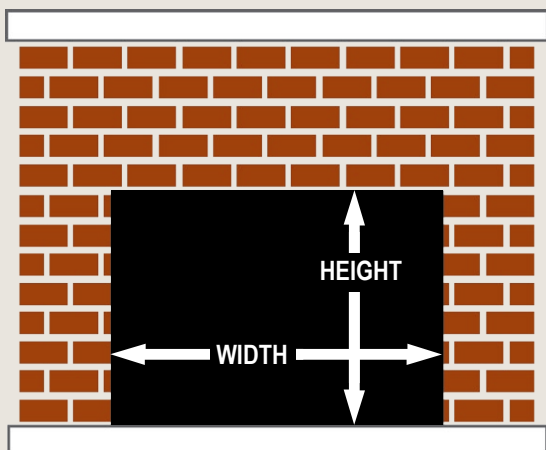

Chesterfield

Glass Fireplace Enclosure

- Hand crafted, traditional design
- Black finish
- Low profile, clean look
- Bi-fold doors open 180° for full view of the fire
- Hidden damper control
- Premium handles
- 3 stock sizes cover 90% of existing masonry fireplaces
- 1 year limited warranty

Chesterfield – Black Finish

Size	Sku#	Style	Overall Dimensions (width x height)	Fits Openings	
				Width	Height
1	CF-1500	Bifold Style	37.5" X 28"	30" - 37"	22.5" - 29.5"
2	CF-1501	Bifold Style	37.5" X 31"	30" - 37"	25.5" - 32.5"
3	CF-1502	Bifold Style	43.5" X 31"	36" - 43"	25.5" - 32.5"