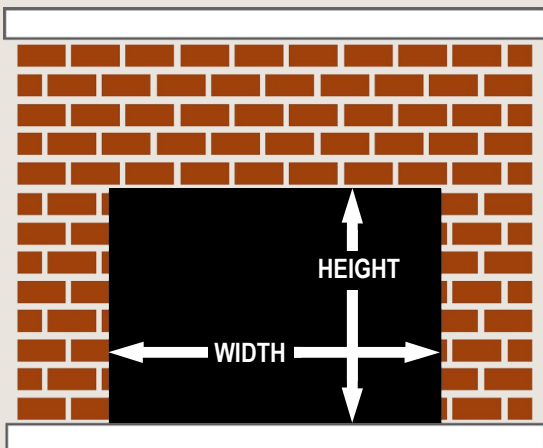

# Ardmore

Glass Fireplace Enclosure

- Hand crafted, traditional design
- Black finish
- Low profile, clean look
- Bi-fold doors open 180° for full view of the fire
- Hidden damper control
- Premium handles
- 5 stock sizes cover 90% of existing masonry fireplaces
- 1 year limited warranty

Ardmore – Black Finish

Size	Sku#	Style	Overall Dimensions (width x height)	Fits Openings	
				Width	Height
1	AB-1040	Bifold Style	37.5" X 28"	30" - 37"	22.5" - 29.5"
2	AB-1041	Bifold Style	37.5" X 31"	30" - 37"	25.5" - 32.5"
3	AB-1042	Bifold Style	43.5" X 31"	36" - 43"	25.5" - 32.5"